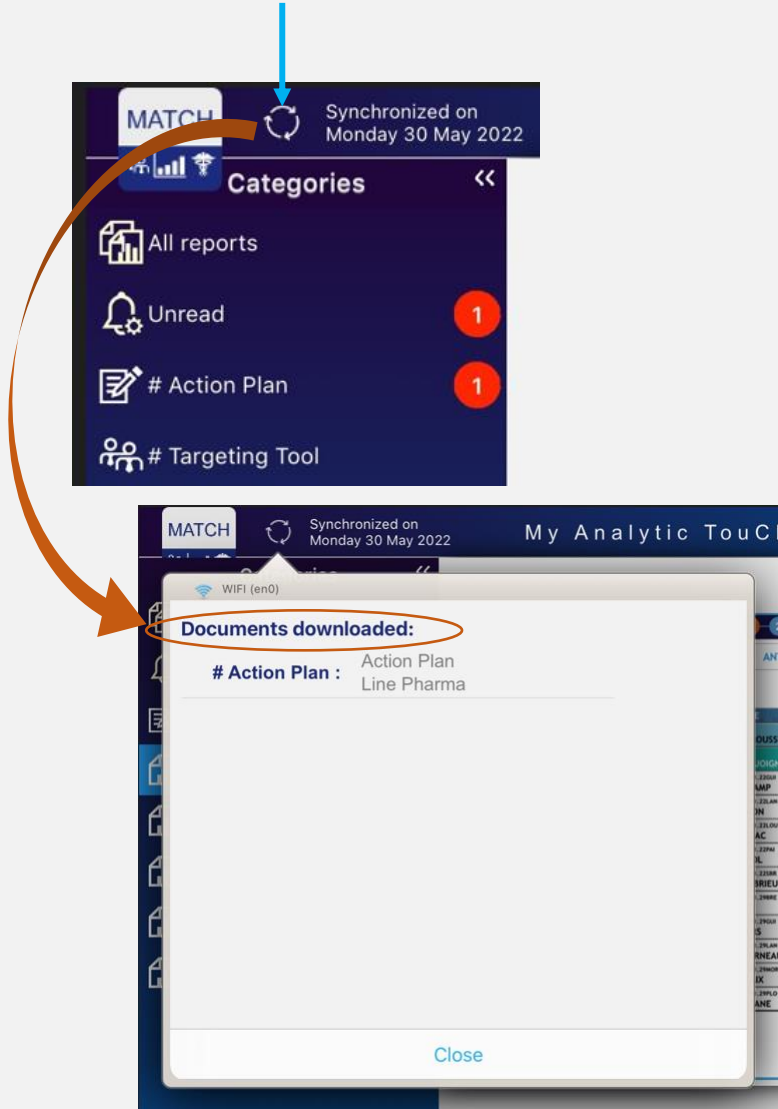

1. Connection - download

- Check the connection (wired or WIFI)

- « TAP » on this button

If you have not used MATCH before - **First login**

An invitation to enter a new M.A.T.CH account appears.

The information for the creation of this new account is provided to you by ourselves via a personalized email (username and password)

Download reports

« TAP » on this button 
to synchronize and download new MATCH reports

Reports awaiting reader Unread

Red dot: number of reports waiting to be read indicator