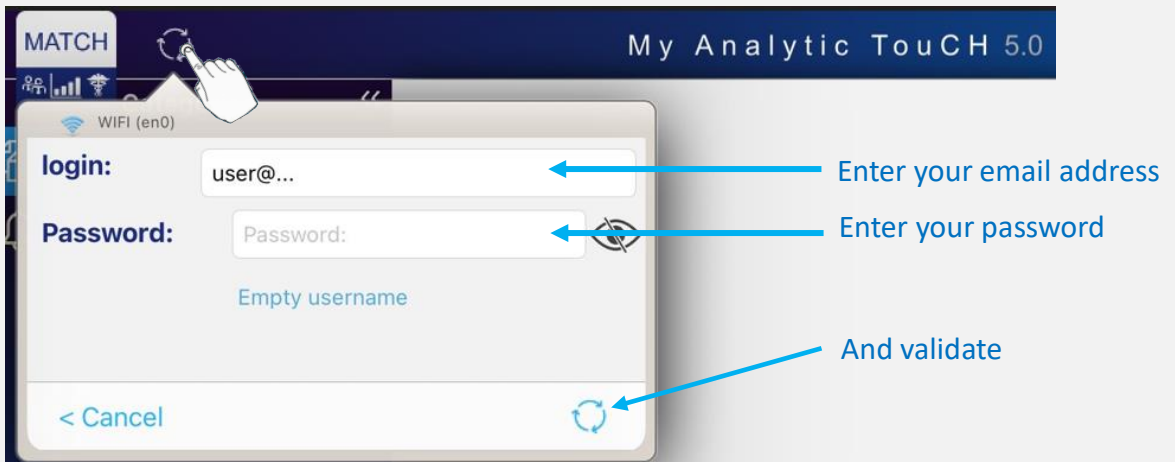

1. Connection - download

- Check the connection (wired or WIFI)

- « TAP » on this button

If you have not used MATCH before - **First login**

An invitation to enter a new M.A.T.CH account appears.

The information for the creation of this new account is provided to you by ourselves via a personalized email (username and password)

Download reports

« TAP » on this button 
to synchronize and download new MATCH reports

Reports awaiting reader Unread

Red dot: number of reports waiting to be read indicator